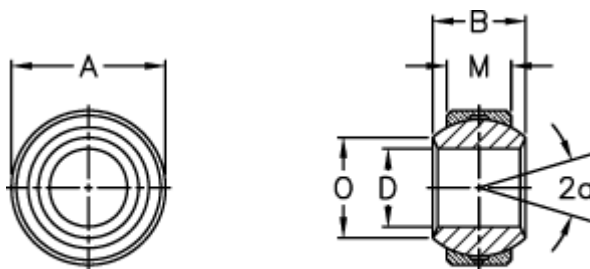

Data Sheet

Article number: 03405204

Description: Fluro Rod end GXS 20.40

Measures

Str. 2-5 uden smørerille

A	= 40	Size	= 20.40
a (degrees)	= 14	Static load C0 (kN)	= 188.5
B	= 25	Weight	= 141
D	= 20		
Dynamic load C (kN)	= 31.5		
M	= 18		
O	= 24.3		
Permissible rpm	= 540		